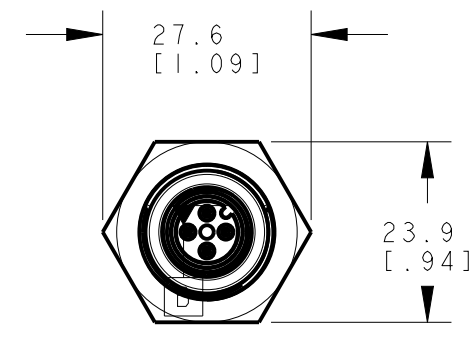

This drawing is the property of BANNER ENGINEERING CORP. and is proprietary in general and in detail. Its contents shall not be revealed to outside parties without written consent of BANNER.

BANNER BANNER ENGINEERING CORP.
P.O. BOX 9414
MINNEAPOLIS, MN 55440

THIRD ANGLE PROJECTION

TITLE
M18-3 4 D EURO OD

SIZE B	DRAWING NO. 185174	REV. A
SCALE 1:1		SHEET 1 OF 1

NOTES:
1. ALL DIMENSIONS ARE MILLIMETERS [INCHES] UNLESS OTHERWISE NOTED.