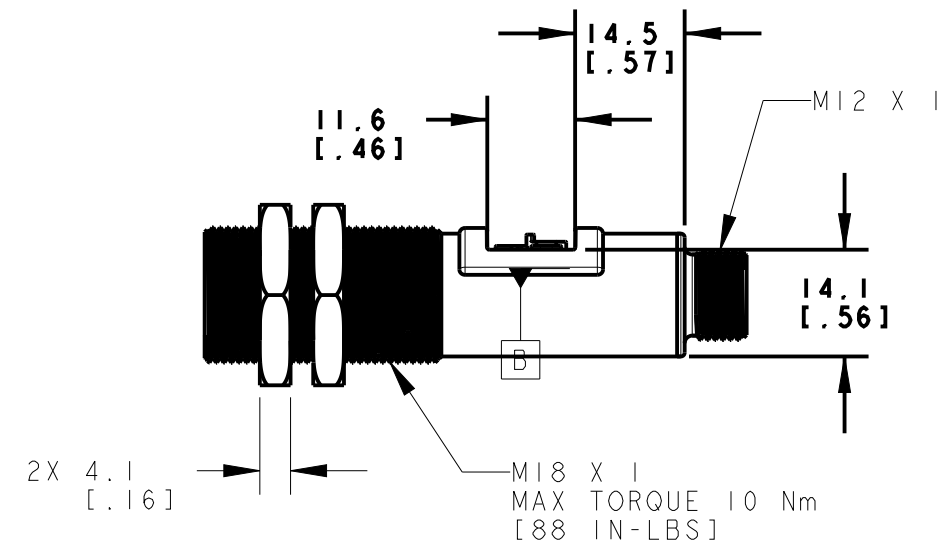

This drawing is the property of BANNER ENGINEERING CORP. and is proprietary in general and in detail. Its contents shall not be revealed to outside parties without written consent of BANNER.

BANNER BANNER ENGINEERING CORP.
P.O. BOX 9414
MINNEAPOLIS, MN 55440

THIRD ANGLE PROJECTION

TITLE
M18-3 4 D EURO OD

SIZE B	DRAWING NO. 185174	REV. A
SCALE 1:1		SHEET 1 OF 1

NOTES:
1. ALL DIMENSIONS ARE MILLIMETERS [INCHES] UNLESS OTHERWISE NOTED.